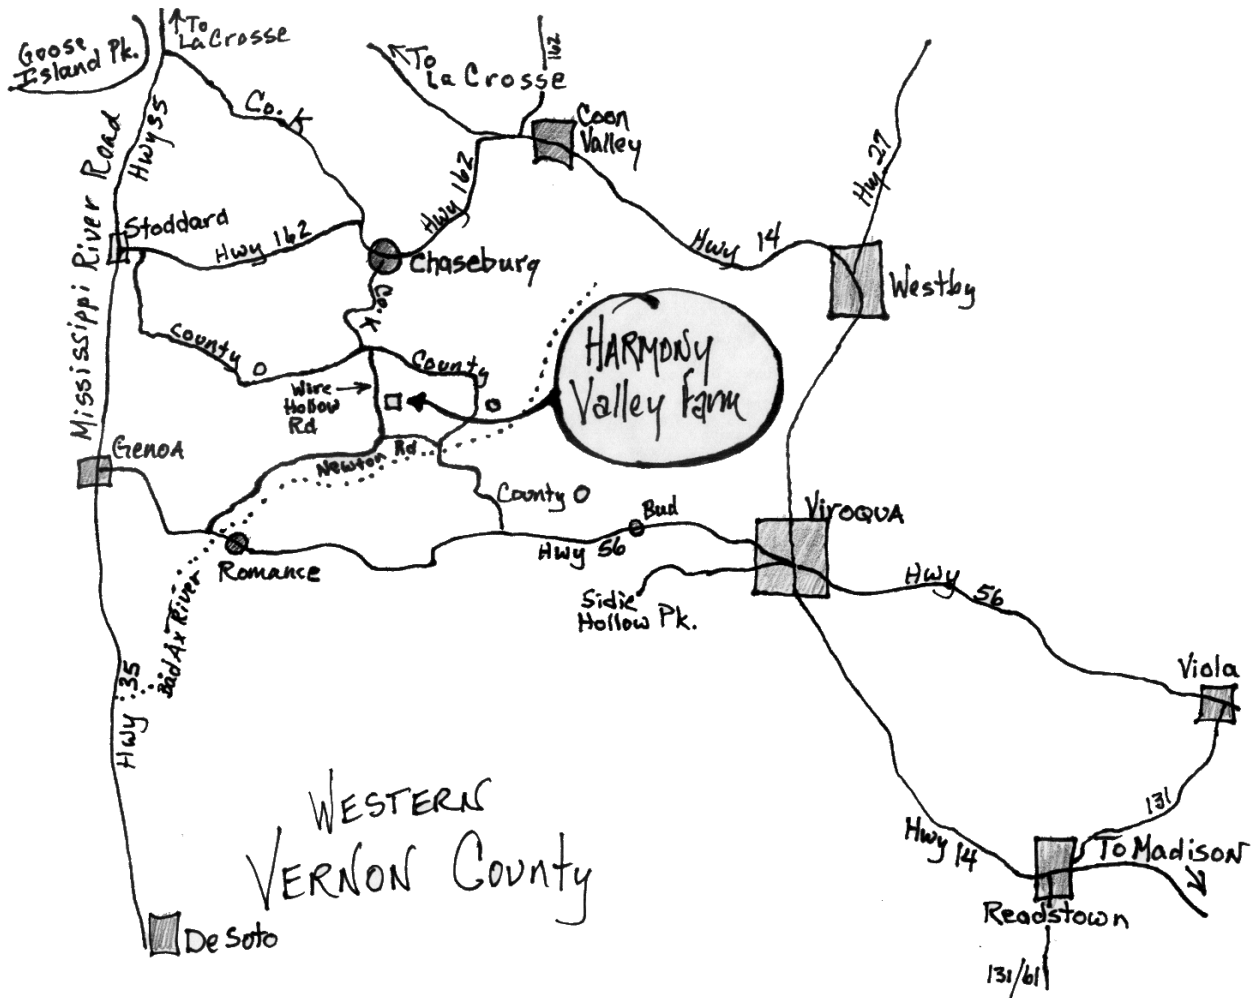

Harmony Valley Farm  
S 3442 Wire Hollow Road, Viroqua WI 54665  
608/483-2143

A list of area accommodations is below the map.

**From the Twin Cities (about 3.5 hours), through LaCrosse:**

Hwy 14/61/35 South (stay on Highway 35 South), to County Rd K (across from Goose Island Park) through Chaseburg. Take a left/East on County Rd O, then the first immediate right on Wire Hollow Road. The farm is about 2 miles down, on the left.

**From Madison (about 2.5 hours), through Viroqua:**

Hwy 14 West to Hwy 56 West (in Viroqua). Right/North on County Rd O, left on Newton Rd, right on Wire Hollow. The farm is less than a mile down Wire Hollow, on the right.

### LaCrosse/Onalaska – about 35 minutes northwest of the farm

Google Map of Bed & Breakfasts in the area:

[http://maps.google.com/maps?oe=utf-8&rls=org.mozilla:en-US:official&client=firefox-a&um=1&ie=UTF-8&q=bed+%26+breakfast+in+la+crosse&fb=1&gl=us&hq=bed+%26+breakfast&hnear=la+crosse&ei=dor-S9KjGoW6NbTDhDw&sa=X&oi=local\\_group&ct=image&resnum=1&ved=0CCQQtgMwAA](http://maps.google.com/maps?oe=utf-8&rls=org.mozilla:en-US:official&client=firefox-a&um=1&ie=UTF-8&q=bed+%26+breakfast+in+la+crosse&fb=1&gl=us&hq=bed+%26+breakfast&hnear=la+crosse&ei=dor-S9KjGoW6NbTDhDw&sa=X&oi=local_group&ct=image&resnum=1&ved=0CCQQtgMwAA)